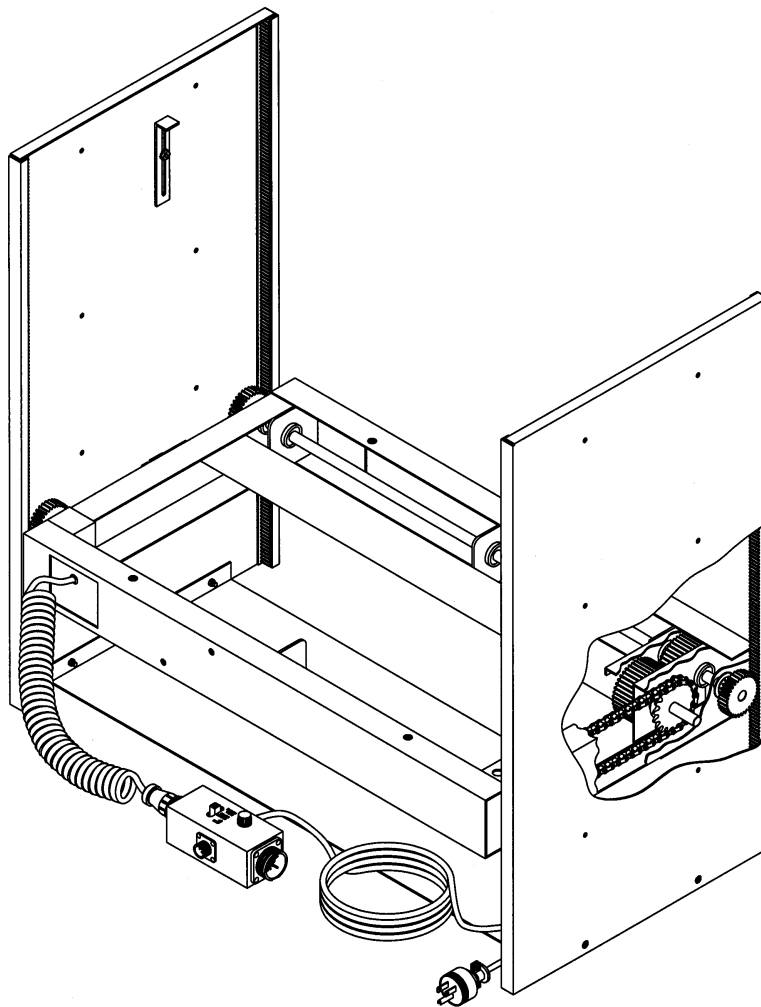

**UTILITY LIFT
P/N 900070-SC**

1632-1/2 West 134th Street, Gardena, California 90249
(310) 808-0001 Fax (310) 808-9092 www.inca-tvlifts.com

The Utility lift is unique small footprint unit designed to move kitchen appliances, coffee machines, spices, and or hidden bars. This unit can be configured to support from 100 lbs. to 450 lbs. payload. Because of the small size of the lifting platform, all functions normally found on the lift have been exported to an external junction box. The unit runs off 110 power and draws roughly three amps. External limit switches are easy to set and are reliable. Custom sizes or versions of this machine are ready available..

ITEM NUMBER	WIDTH	DEPTH	HEIGHT	TRAVEL HEIGHT	CAPACITY
900070-SC	16.375"	10.000"	24.000"	20.500"	100 lbs.
900070-400	Custom	9 or 10"	Custom	Custom	100 lbs

UTILITY LIFT P/N 900070-SC