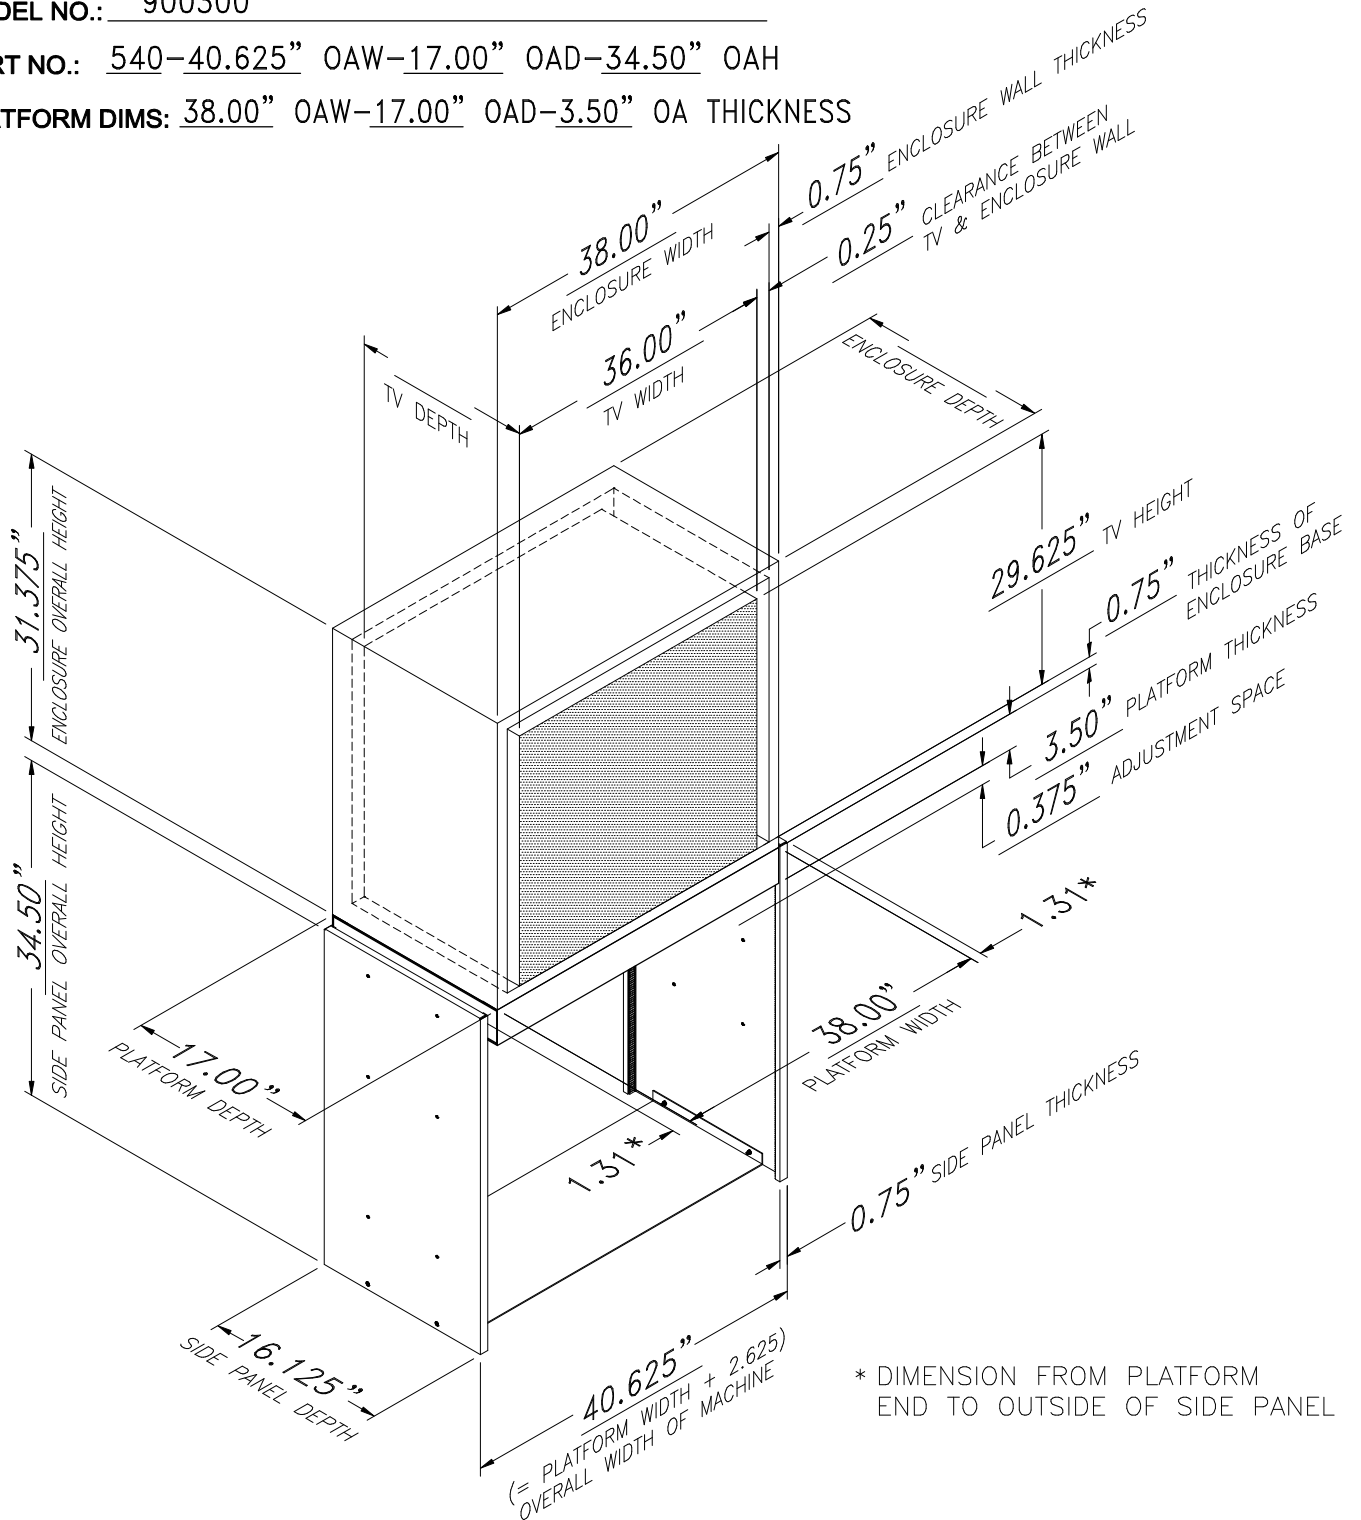

PART NO.: 540-40.625" OAW-17.00" OAD-34.50" OAH

PLATFORM DIMS: 38.00" OAW-17.00" OAD-3.50" OA THICKNESS

\* DIMENSION FROM PLATFORM END TO OUTSIDE OF SIDE PANEL