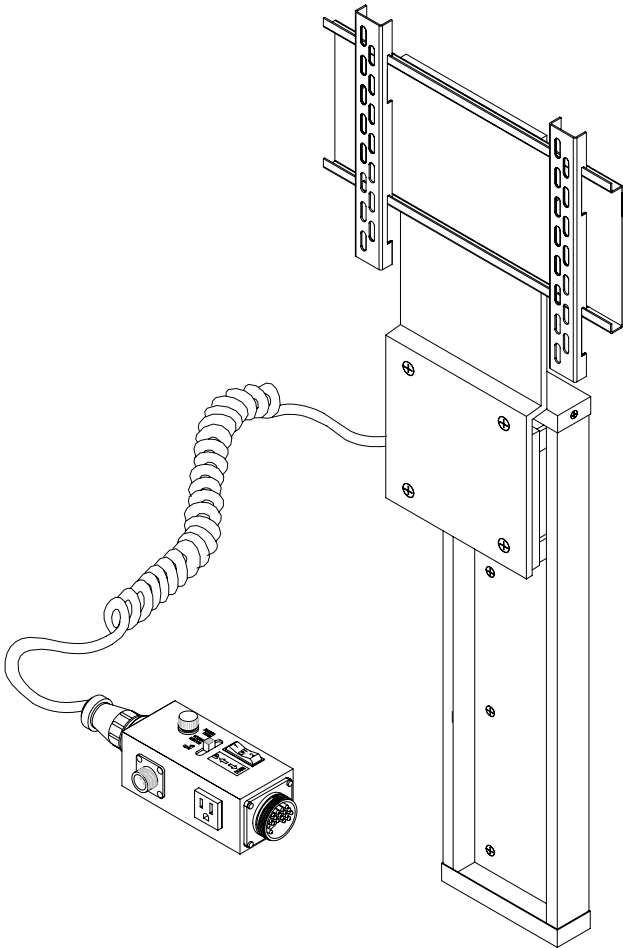

FLATSCREEN TV PEDESTAL LIFT P/N 900700

1648 West 134th Street, Gardena, California 90249
(310) 808-0001 Fax (310) 808-9092 www.inca-tvlifts.com

The Inca line of pedestal type lifts can move flat-screen TVs and displays, in near complete silence (DB under 45), from a concealed position to a desired viewing height. This unique design is able to support and function in a more simple and cost effective manner than most lift mechanisms on the market today, while providing a very quiet and solid unit that can be enjoyed for years to come. Works with hinged lid and flat top cabinet design.

Able to accommodate up to most 55" flat-screen displays, these units have an overall depth of 4.25 inches, making it possible to conceal displays in a minimal amount of space. And because the unit itself is only 8.625 inches wide, there is plenty of space left in the installation space for cable management, ventilation, etc. The overall height of the unit varies, depending on the size of the TV and the desired amount of vertical travel. Lower and upper limit switches on the unit's track allow for fine tuning of the TV's concealed position and raised position.

Installation is quick and easy since the lift mechanism is shipped completely assembled and weighs as little as 40 pounds. Simply fasten the track to a mounting surface of your choice, make all appropriate connections with the junction box and controller, and lastly, mount your TV either directly to the VESA mounting plate attached to the moving