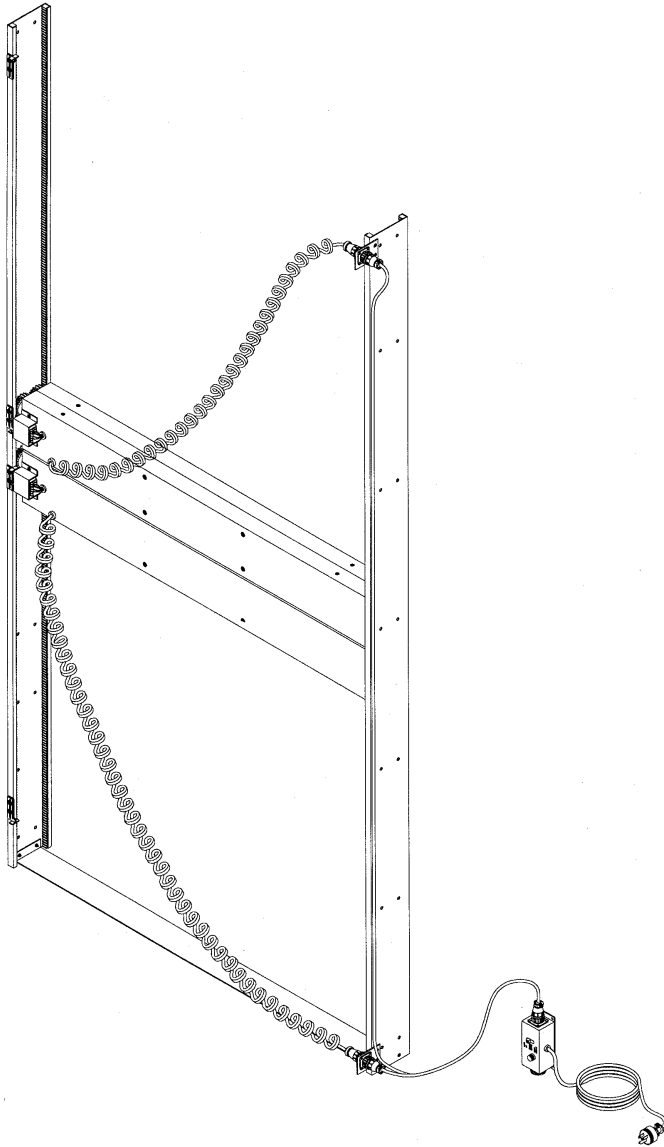

## VERTICAL DOOR OPENING MODULE P/N 900806-V

1632-1/2 West 134<sup>th</sup> Street, Gardena, California 90249  
(310) 808-0001 Fax (310) 808-9092 [www.inca-tvlifts.com](http://www.inca-tvlifts.com)

The remote controlled vertical door opening module P/N 900806-V is specifically designed to open large horizontal doors, either as a single door module or as a double /guillotine door set (2 doors). Each moving bar assembly has ¼-20 pem nuts in place, which are used to fasten brackets, to mount the door to the motorized bar. The vertical 5" deep side panels hold the linear rack gears that the motorized bar crawls up or down on to open or close the door. A controller interface box is provided so that a command signal to open the door set results in each door moving away from each other and vice versa on close. The bar assembly containing the motor and drive gears is 3.75" front to back and 4.25" thick. Each bar has its own upper and lower limit switches so that adjustable 'L' bracket switch cams, mounted on the side panels can be set to stop the door set precisely and independently at any desired point, either at the open or closed position. The articulating coil cords allow the motorized bar to move the full range of the panel. All electrical connections are aircraft, highly reliable, screw on multi-pin. The external J-Box contains the fuse, auto 'open' functions, as well as the ports on which the various controllers can be connected to actuate the door system. The external J-box is equipped with a 25' cable so that it can be remotely located away from the door set to a readily accessible location.