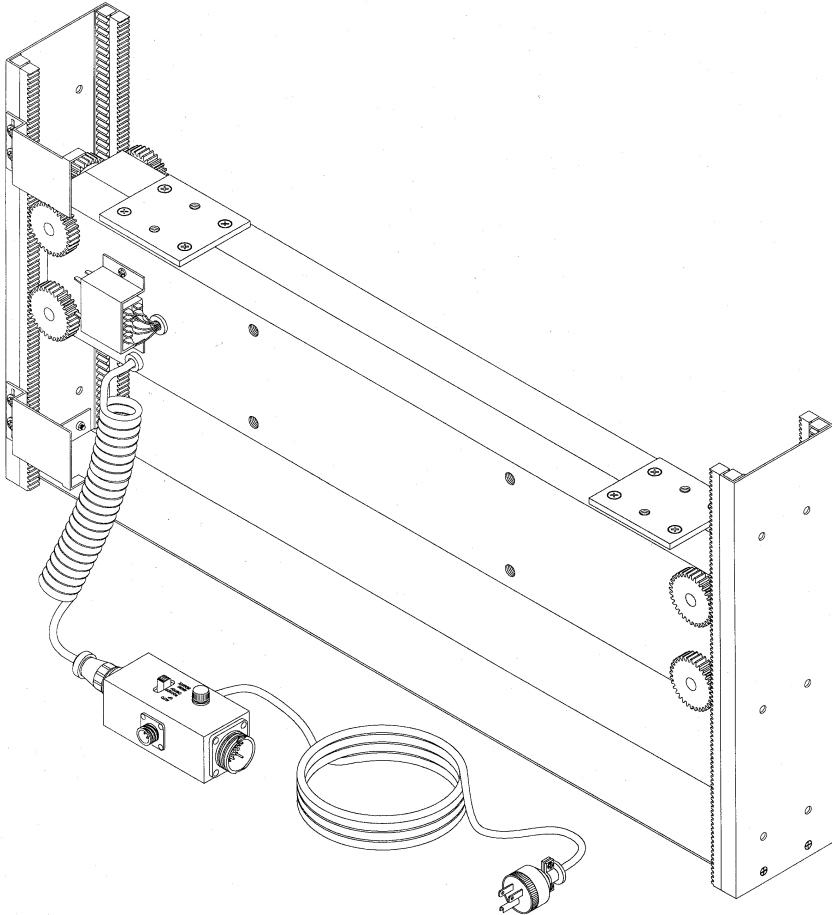

# FLATSCREEN TV ULTRA STABLE LIFT P/N 900814-M

1632-1/2 West 134<sup>th</sup> Street, Gardena, California 90249  
(310) 808-0001 Fax (310) 808-9092 [www.inca-tvlifts.com](http://www.inca-tvlifts.com)

The Inca Ultra Stable Lift P/N 900814-M and all models thereof, are specifically designed to move flat screen TV displays from concealments to any desired viewing position. The unique marine configuration provides an ultra stable lift system that can manage the large forces on a flat screen display when the vessel is underway. This special design uses four linear rack gears per side panel and four engaged spur gears per panel; 8 total on the lift. The lift side panels are fabricated from aluminum and the stainless steel lifting platform assembly is only 3.75" deep front to back, and 6.00" in height. The moving bar contains the motor and drive assembly and the external limit switch package. Inserts are included to mount manual or automatic flat screen line swivels. All units are wired UJBX to allow the attachment of any Inca flat screen line accessory or control such as: radio remote, infrared, dry contact or 12 VDC external controller. Standard sizes include models to fit the 32", 42", 50", and 61" flat screen TV displays. The

external junction box is on a cable/coil cord and it is on this J-Box that control accessories are connected. Also located on the J-box are the fuse, "auto up" switch and a selector to choose between connected controllers. External limit switches are easily adjustable and are very reliable. Standard lifts have a lift capacity of 100, 200, or 300 pounds. Eight each 1/4 - 20 pem nuts are provided on the moving platform to mount the enclosure that holds the TV.